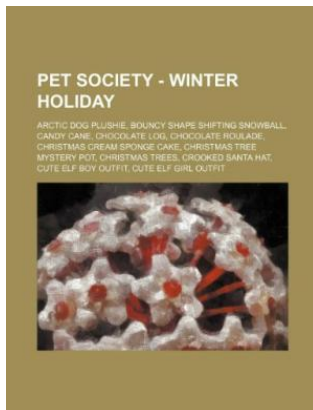

Get Doc

PET SOCIETY - WINTER HOLIDAY: ARCTIC DOG PLUSHIE, BOUNCY SHAPE SHIFTING SNOWBALL, CANDY CANE, CHOCOLATE LOG, CHOCOLATE ROULADE, CHRISTMAS CREAM SPONGE CAKE, CHRISTMAS TREE MYSTERY POT, CHRISTMAS TREES

Books LLC, Wiki Series, 2016. Paperback. Book Condition: New. PRINT ON DEMAND Book; New; Publication Year 2016; Not Signed; Fast Shipping from the UK. No. book.

Download PDF Pet Society - Winter Holiday: Arctic Dog Plushie, Bouncy Shape Shifting Snowball, Candy Cane, Chocolate Log, Chocolate Roulade, Christmas Cream Sponge Cake, Christmas Tree Mystery Pot, Christmas Trees